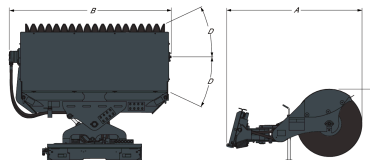

122 cm Angle Broom has 3-position manual angle

High-torque motor for heavy material

Proven, replaceable wafer bristles

Polypropylene bristle material for long life.

Compatibility

Description	Item number	Compatible with loader
Angle Broom 122 cm	6907000	MT55E, S70E
Angle Broom 173 cm ACD	6905805	T110-B, A770-B, T450E IIIB, T590E IIIB, T590B iT4, T650E IIIB, T650E iT4, T650B iT4, T770E IV, T770E T3, T770B T3, S100E, S450E IIIA, S450B T2, S510E IIIA, S510B T2, S530E IIIA, S530B T2, S550E IIIB, S550B iT4, S570E IIIB, S570B iT4, S590E IIIB, S590B iT4, S630E IIIB, S630E iT4, S630B iT4, S650E IIIB, S650E iT4, S650B iT4, S770E IV, S770E T3, S770B T3, A770E IV
Angle Broom 213 cm ACD	6905806	A770-B, T590E IIIB, T590B iT4, T650E IIIB, T650E iT4, T650B iT4, T770E IV, T770E T3, T770B T3, T870E IV, T870B T3, S510E IIIA, S510B T2, S530E IIIA, S530B T2, S550E IIIB, S550B iT4, S570E IIIB, S570B iT4, S590E IIIB, S590B iT4, S630E IIIB, S630E iT4, S630B iT4, S650E IIIB, S650E iT4, S650B iT4, S770E IV, S770E T3, S770B T3, S850E IV, S850E T3, S850B T3, A770E IV
Angle Broom 84i/213cm Telescopic	6906627	

Characteristics and performance

Description	Item number	Sweeping width straight (mm)	Sweeping width fully angled (mm)	Bristle diameter (mm)	Number of bristle sections (zig/zag - straight)	Degree of angle	Flow range (L/min)
Angle Broom 122 cm	6907000	1219.0	1055 @ 30°	543.0	23-4	± 30° (manual)	30.0-50.0
Angle Broom 173 cm ACD	6905805	1727.0	1600 @ 25°	813.0	33-2	± 25° (hydr. cyl.)	30.0-68.0
Angle Broom 213 cm ACD	6905806	2134.0	1956 @ 25°	813.0	48-2	± 25° (hydr. cyl.)	57.0-106.0

Weights and Dimensions

Description	Item number	Operating weight (kg)	Shipping weight (kg)	Overall length (A) (mm)	Overall width (B) (mm)	Overall height (C) (mm)
Angle Broom 122 cm	6907000	118.0	132.0	1190.0	1395.0	580.0
Angle Broom 173 cm ACD	6905805	390.0	417.0	1680.0	2009.0	879.0
Angle Broom 213 cm ACD	6905806	428.0	472.0	1680.0	2416.0	879.0