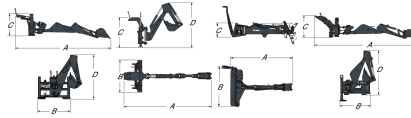

 Optional equipment includes rear stabilizers for increased performance and versatility
 Backhoes R30S and R35S are fitted with Klac D coupler as standard

Compatibility

Description	Item number	Compatible with loader
Backhoe R30S	6979700	A770-B, T450E IIIB, T590E IIIB, T590B iT4, T650E IIIB, T650E iT4, T650B iT4, T770E IV, T770E T3, T770B T3, T870E IV, T870B T3, S450E IIIA, S450B T2, S510E IIIA, S510B T2, S530E IIIA, S530B T2, S550E IIIB, S550B iT4, S570E IIIB, S570B iT4, S590E IIIB, S590B iT4, S630E IIIB, S630E iT4, S630B iT4, S650E IIIB, S650E iT4, S650B iT4, S770E IV, S770E T3, S770B T3, S850E IV, S850E T3, S850B T3, A770E IV
Backhoe R35S	7126559	A770-B, T650E IIIB, T650E iT4, T650B iT4, T770E IV, T770E T3, T770B T3, T870E IV, T870B T3, S630E IIIB, S630E iT4, S630B iT4, S650E IIIB, S650E iT4, S650B iT4, S770E IV, S770E T3, S770B T3, S850E IV, S850E T3, S850B T3, A770E IV

Characteristics and Performance

Description	Item number	Digging depth (mm)	Digging force with bucket (daN)	Digging force with dipper (daN)	Digging reach (mm)	Hook-up system
Backhoe R30S	6979700	2990.0	2140.0	1377.0	3757.0	Klac™
Backhoe R35S	7126559	3510.0	3130.0	2257.0	4272.0	Klac™

Weights and dimensions

Description	Item number	Operating weight (kg)	Shipping weight (kg)	Overall length (A) (mm)	Overall width (B) (mm)	Overall height (C) (mm)
Backhoe R30S	6979700	840.0	840.0	1317.0	1547.0	2087.0
Backhoe R35S	7126559	850.0	850.0	1317.0	1547.0	2535.0