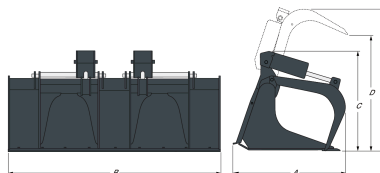

Characteristics and performance

Description	Item number	N° of grapples x teeth	Standard no. of Teeth	Maximum no. of teeth	Max height with grapple raised (mm)	Jaw opening at max. open height (mm)
Industrial Bucket Grapple 91 cm	7135737	1 x 6	-	-	770.0	1050.0
Industrial Bucket Grapple 122 cm	7140888	1 x 6	-	-	770.0	1050.0
Industrial Bucket Grapple 158 cm	7168342	2 x 2	-	-	840.0	760.0
Industrial Bucket Grapple 178 cm	7168340	2 x 2	-	-	840.0	760.0
Industrial Bucket Grapple 188 cm	7168290	2 x 2	-	-	840.0	760.0
Industrial Bucket Grapple 203 cm	7168339	2 x 2	-	-	903.0	840.0
Industrial Fork Grapple 170 cm	7168344	2 x 2	7	13	844.0	770.0
Industrial Fork Grapple 200 cm	7166624	2 x 2	8	15	890.0	840.0

Weights and Dimensions

Description	Item number	Operating weight (kg)	Shipping weight (kg)	Overall Length (A) (mm)	Overall Width (B) (mm)	Overall Height (C) (mm)
Industrial Bucket Grapple 91 cm	7135737	165.0	165.0	818.0	914.0	748.0
Industrial Bucket Grapple 122 cm	7140888	203.0	203.0	818.0	1219.0	748.0
Industrial Bucket Grapple 158 cm	7168342	401.0	401.0	1042.0	1575.0	766.0
Industrial Bucket Grapple 178 cm	7168340	418.0	418.0	1042.0	1780.0	766.0
Industrial Bucket Grapple 188 cm	7168290	435.0	435.0	1042.0	1880.0	766.0
Industrial Bucket Grapple 203 cm	7168339	499.0	499.0	1102.0	2032.0	843.0
Industrial Fork Grapple 170 cm	7168344	425.0	425.0	1042.0	1699.0	770.0
Industrial Fork Grapple 200 cm	7166624	552.0	552.0	1102.0	2002.0	836.0