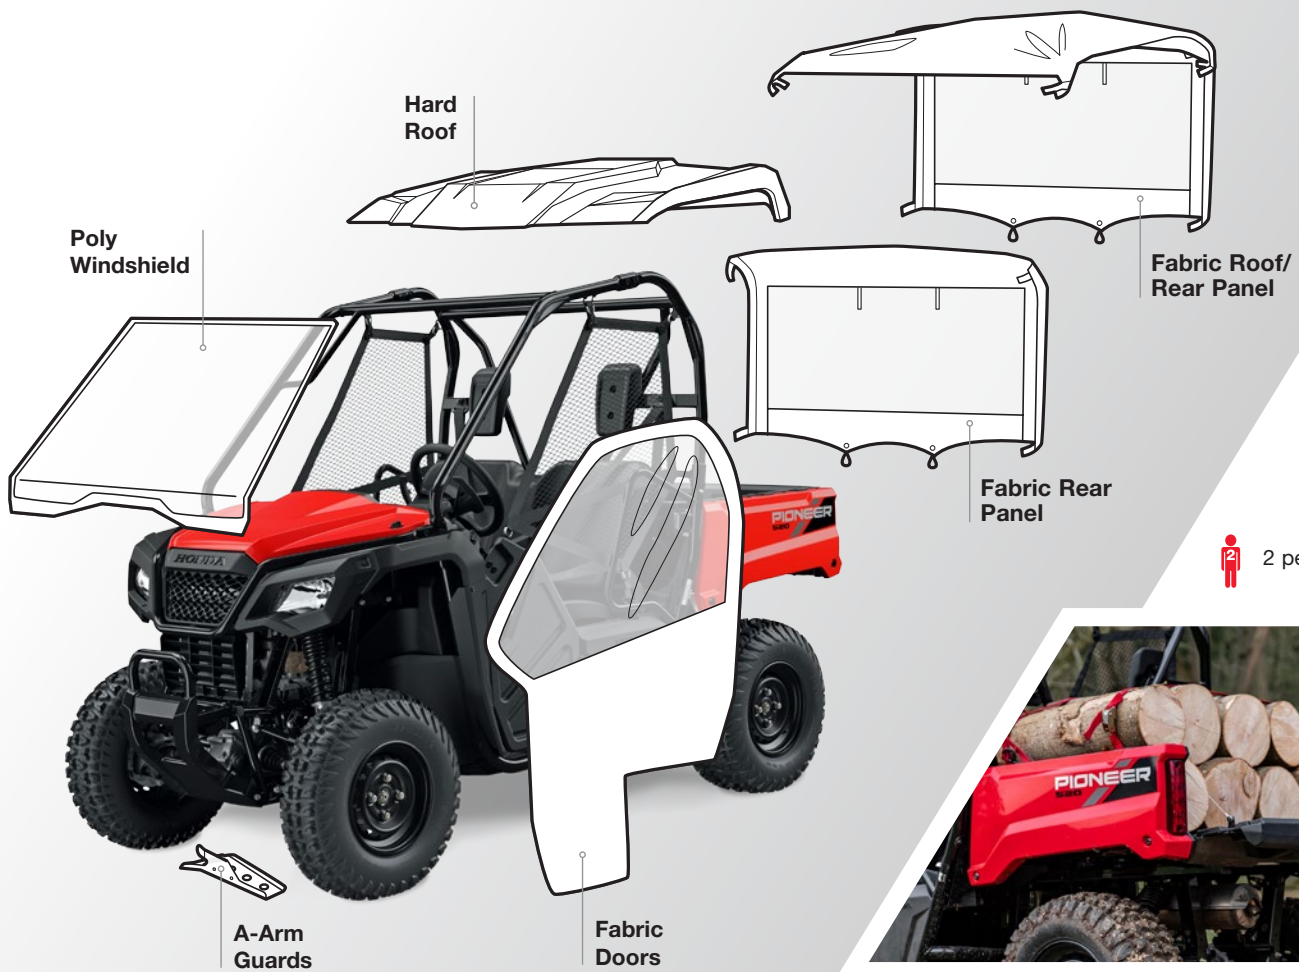

PIONEER UTV ACCESSORIES

Get the most out of your Pioneer, make it even more versatile and tailor it to your own needs with these Genuine Honda UTV Accessories. Enjoy the benefits of exact factory specifications, ensuring a precise fit, superior function and integrated design; all specifically built and tested to the same rigorous standards as our UTVs.

PIONEER 520 IT'S AS VERSATILE AS YOU ARE

The All-New Pioneer 520 is extremely durable and incredibly versatile. With its compact size and powerful new 518cc engine, it can take you and a passenger anywhere you want to go.